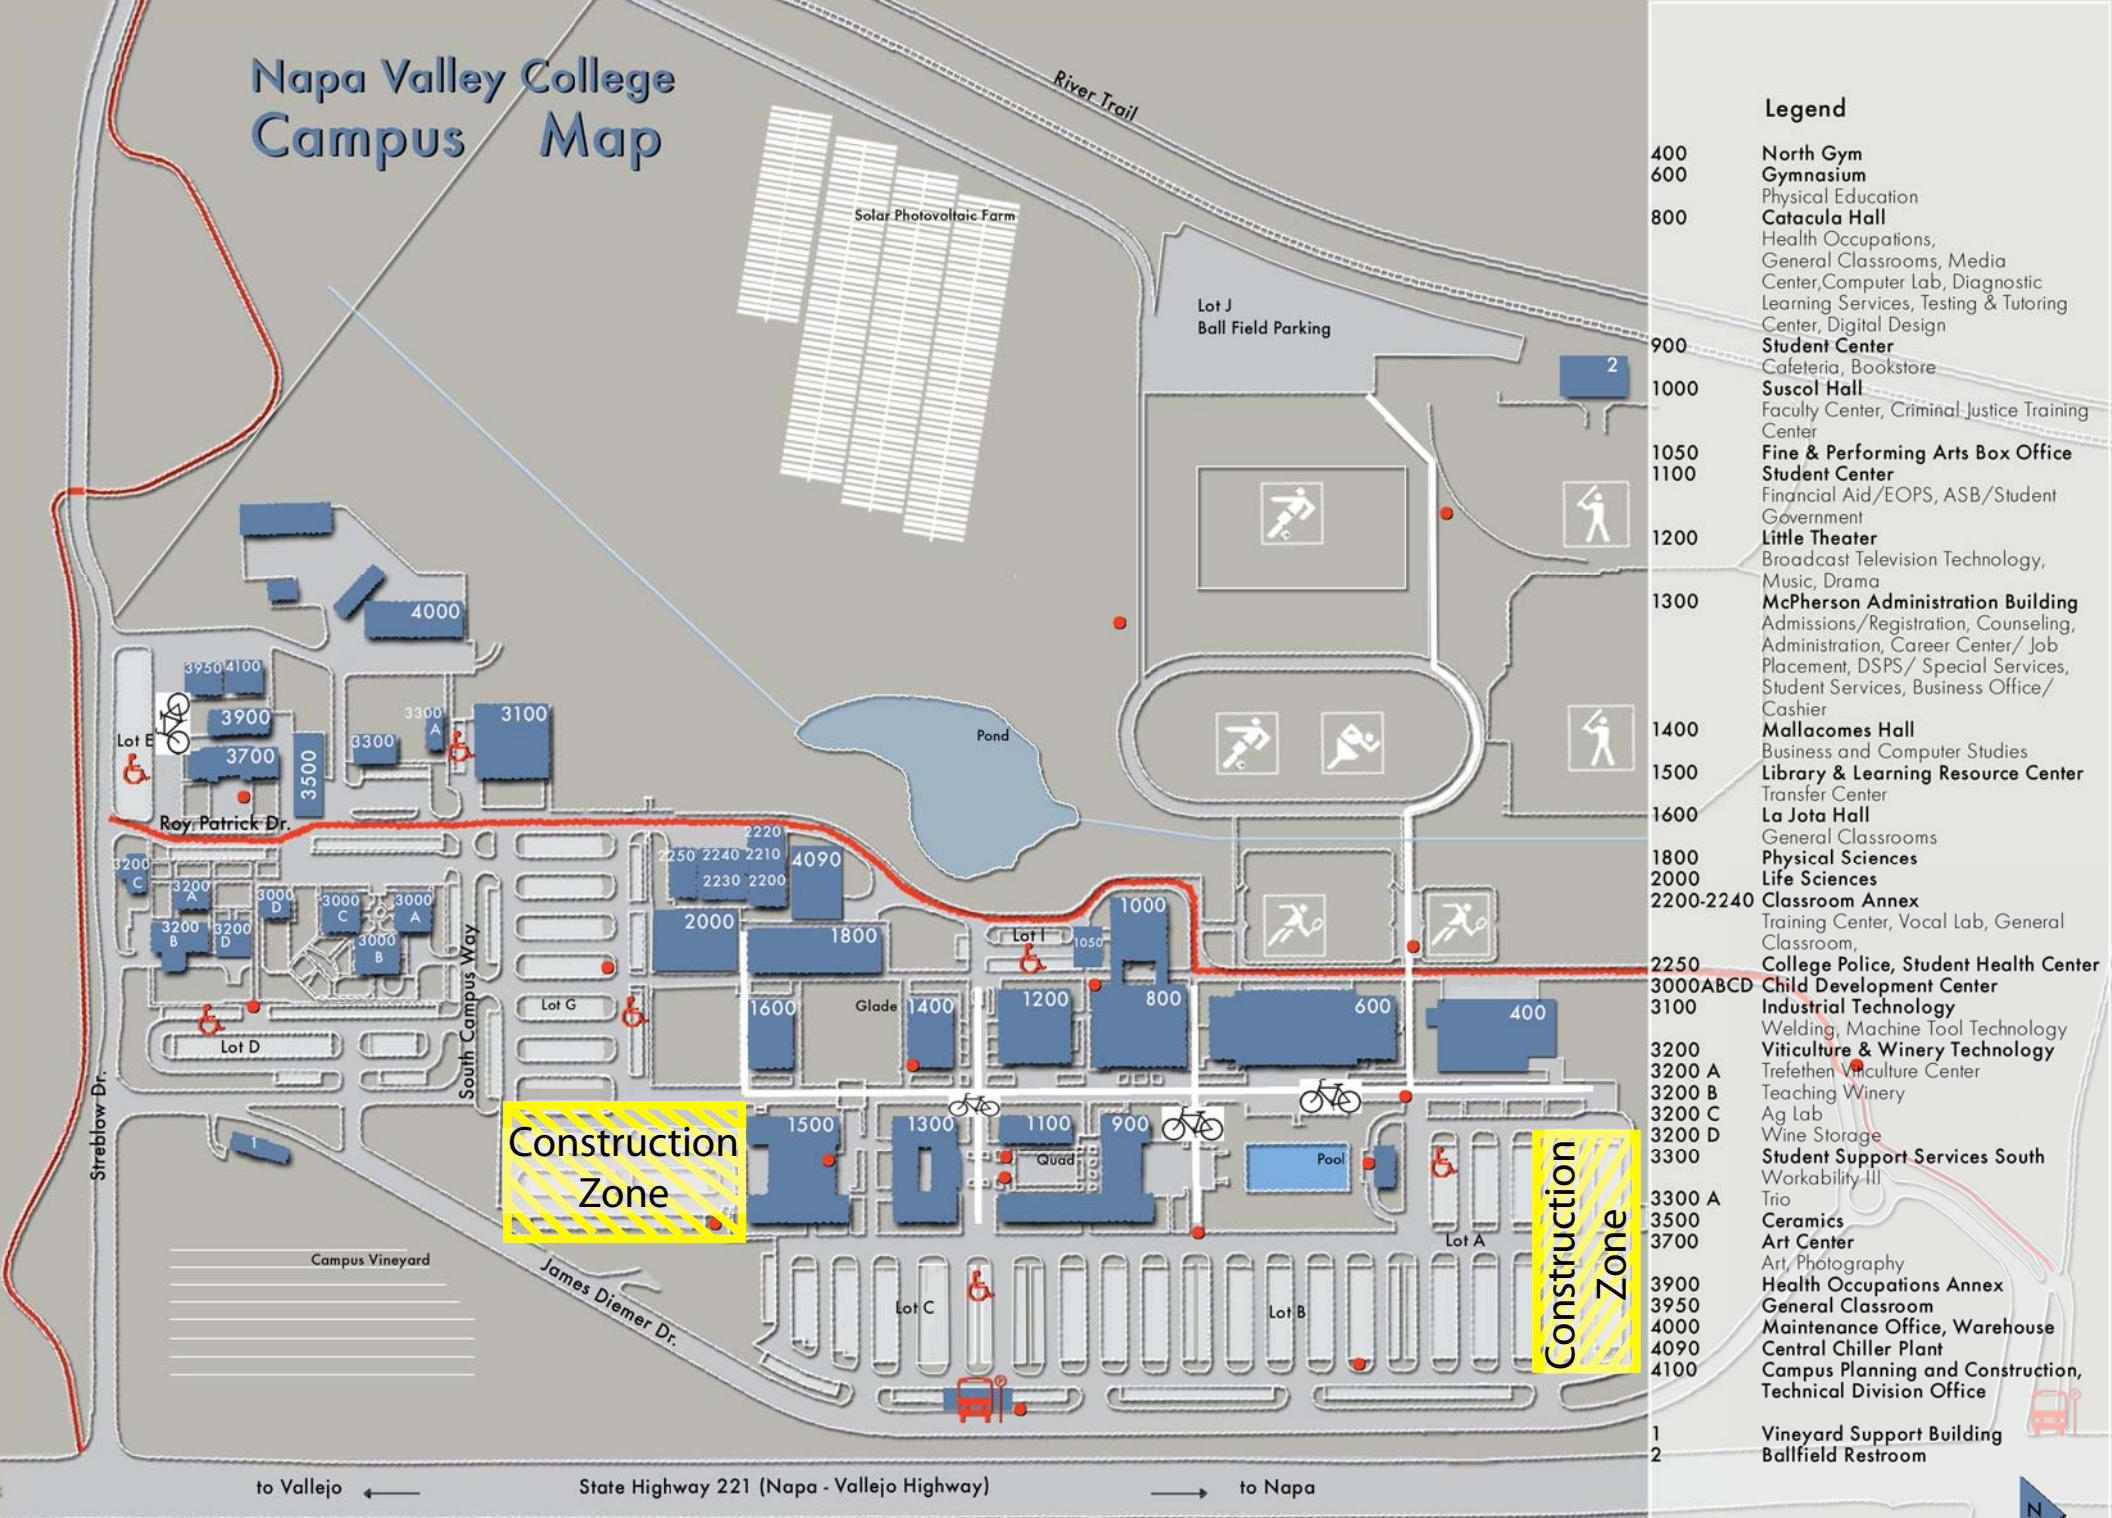

Napa Valley College Campus Map

Legend

- 400 North Gym
- 600 Gymnasium
- 800 Physical Education
- 800 Catacula Hall
- 800 Health Occupations, General Classrooms, Media Center, Computer Lab, Diagnostic Learning Services, Testing & Tutoring Center, Digital Design
- 900 Student Center
- 900 Cafeteria, Bookstore
- 1000 Suscol Hall
- 1000 Faculty Center, Criminal Justice Training Center
- 1050 Fine & Performing Arts Box Office
- 1100 Student Center
- 1100 Financial Aid/EOPS, ASB/Student Government
- 1200 Little Theater
- 1200 Broadcast Television Technology, Music, Drama
- 1300 McPherson Administration Building
- 1300 Admissions/Registration, Counseling, Administration, Career Center/ Job Placement, DSPS/ Special Services, Student Services, Business Office/ Cashier
- 1400 Mallacomes Hall
- 1400 Business and Computer Studies
- 1500 Library & Learning Resource Center
- 1500 Transfer Center
- 1600 La Jota Hall
- 1600 General Classrooms
- 1800 Physical Sciences
- 2000 Life Sciences
- 2200-2240 Classroom Annex
- 2200-2240 Training Center, Vocal Lab, General Classroom,
- 2250 College Police, Student Health Center
- 3000ABCD Child Development Center
- 3100 Industrial Technology
- 3100 Welding, Machine Tool Technology
- 3200 Viticulture & Winery Technology
- 3200 Trefethen Viticulture Center
- 3200 A Teaching Winery
- 3200 B Ag Lab
- 3200 C Wine Storage
- 3200 D Student Support Services South
- 3300 Workability III
- 3300 A Trio
- 3500 Ceramics
- 3700 Art Center
- 3700 Art, Photography
- 3900 Health Occupations Annex
- 3950 General Classroom
- 4000 Maintenance Office, Warehouse
- 4090 Central Chiller Plant
- 4100 Campus Planning and Construction, Technical Division Office
- 1 Vineyard Support Building
- 2 Ballfield Restroom

Construction Zone

Construction Zone

to Vallejo ←

State Highway 221 (Napa - Vallejo Highway)

→ to Napa

October 27, 2009

Bicycle Path

Emergency Phones

Parking for Disabled Person

Bus Stop

Bike Rack/ Bike Lockers

Parking Permits Required in ALL LOTS